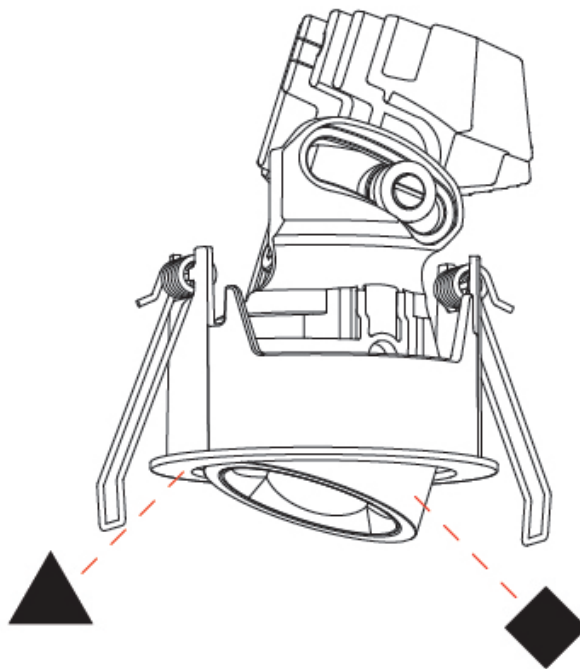

OIKO PRO ROUND ADJUSTABLE RECESSED

A35855-

PROJECT _____

TYPE _____

SPECIFIER _____

QUANTITY _____

DATE _____