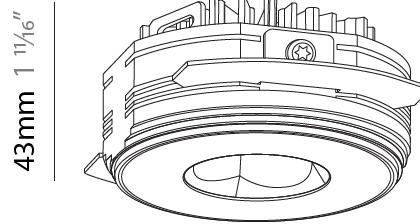

GENERAL

Series: Oiko Pro Round
Subseries: Oiko Pro Round Fixed
Brand: Prolicht
Division: Architectural
Mounting Type: Trimless
Mounting Location: Ceiling
Subcategory: Downlight

PHYSICAL

Shape: Round
Diameter (mm): 75
Diameter (in): 2 ¹⁵/₁₆
Height (mm): 43
Height (in): 1 ¹¹/₁₆
Ceiling Thickness (mm): 10 / 12.5 / 15 / 25
Ceiling Thickness (in): 3/8 or 1/2 or 9/16 or 1
Min. Recessing Depth (mm): 50
Min. Recessing Depth (in): 1 ¹⁵/₁₆
Light Distribution: Direct
Diffuser: Lens Pack - Spread Lens / Linear Spread Lens / Honeycomb Louver
Fixture Finish: SSR / BKV / CWI / CRY / HAB / UFT / ITA / RUA / FTG / MYG / LOD / PUS / FRO / FUP / KIA / POP / BLS / SPG / MEY / GOH / GUM / CHC / COM / ABZ / JAG / OBR / MOS / ROR
Fixture Material: Aluminum Die Cast
Cut-out Measurements: 86mm / 2 11/16" Diameter

ELECTRICAL

Lamp Type: LED (Zhaga Standard)
Input Wattage (W): 14
Total Output Wattage (W): 12.7
Dimming: Dali Dimming
Driver Included: No
Driver Location: Recessed Housing
Driver Type: Constant Current - Universal (120Vac only for DALI driver)
Driver Class: Class 2
Input Voltage (V): 120 - 277
Constant Current (MA): 700

LED

Color Temperature (°K): 2700-6500 Tunable White
Max. Delivered Lumen (lm): 1381
Nominal Lumen (lm): 1460
CRI: >90 CRI
Lamp Life (hrs): 50000
Special LEDs offerings: Tunable White

OPTICAL

Reflector°: 62
Adjustability: Fixed

RATINGS AND CERTIFICATIONS

Certified By: Certified for North American Standards
IP rating: IP20

Ø75mm 2 ¹⁵/₁₆"

Ø85mm 3 ³/₈"